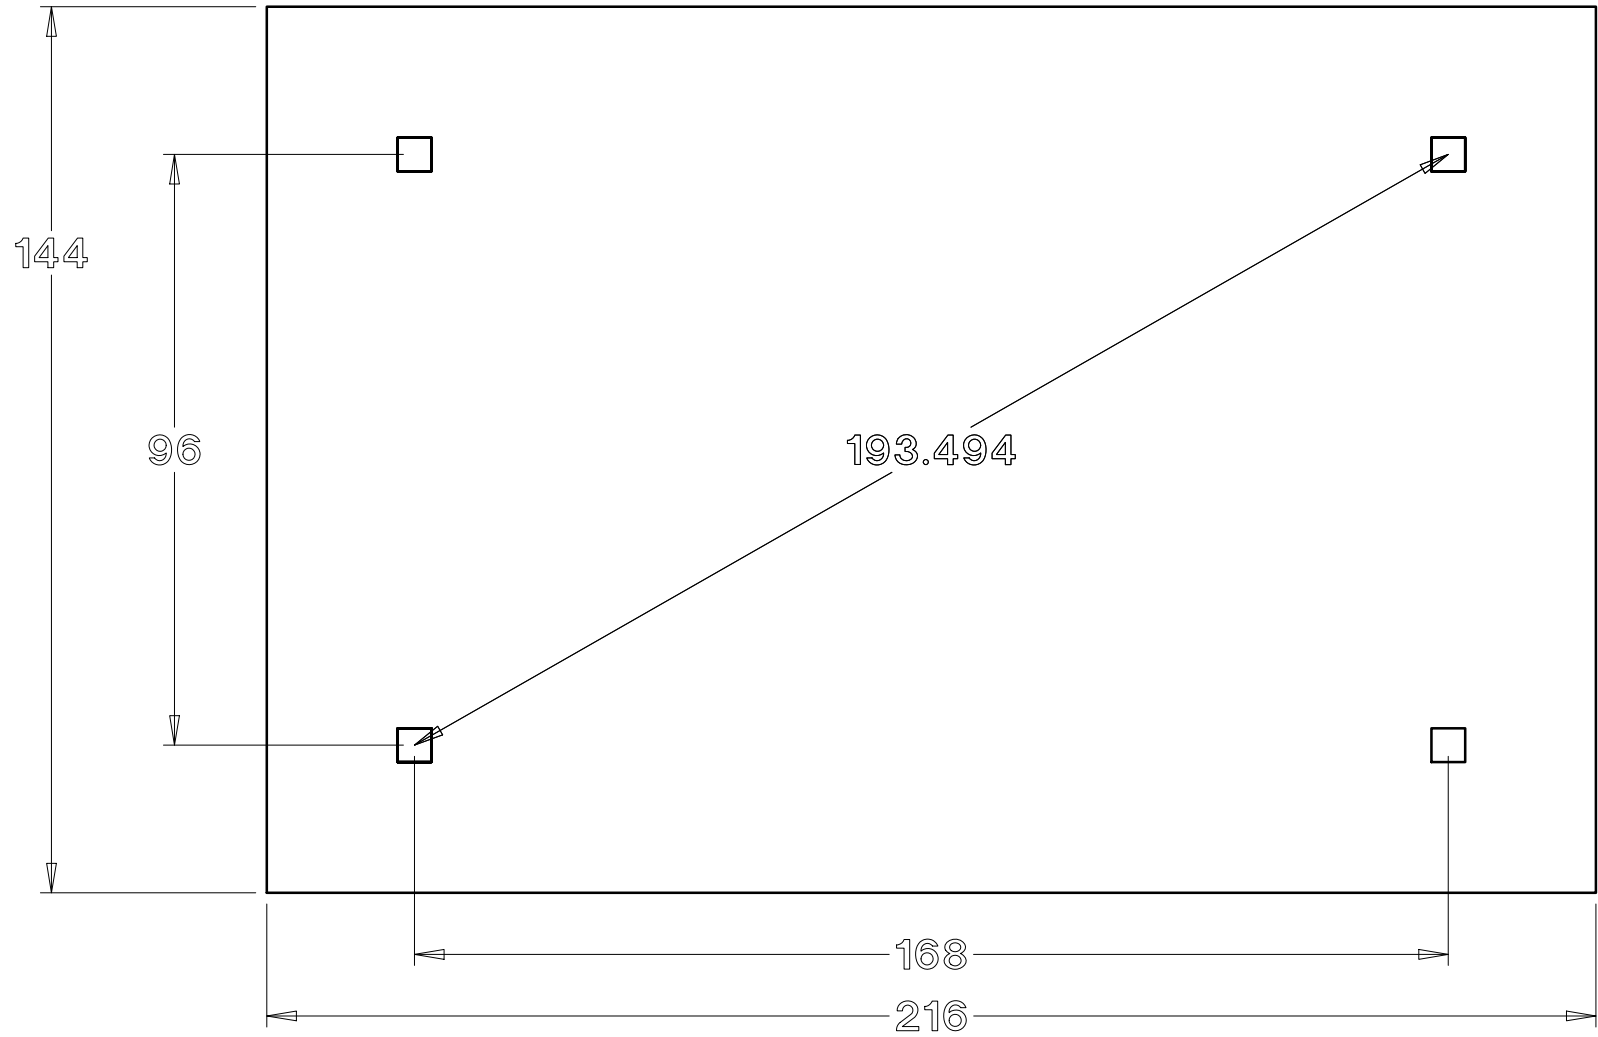

# Baldwin Pergolas

12 x 18 Post and beam pergola